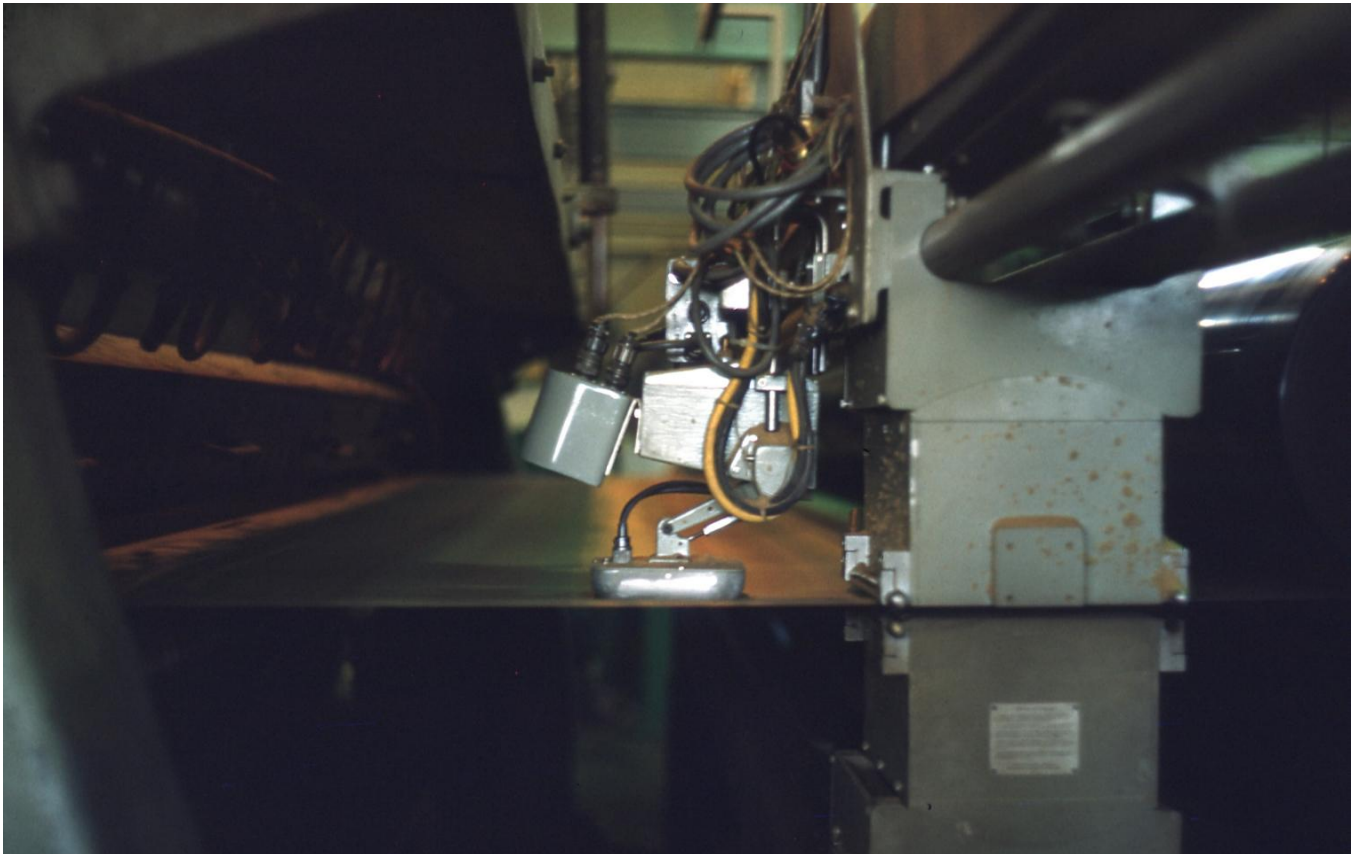

ACCURAY SERIES E SYSTEM PHOTOS

Dave Nelson and Roy Chope in front of Series E equipment cabinet

Paper machine operators reviewing cross machine direction profiles using the Series E recorder charts

Series E equipment cabinet “smart phone”

Paper system O-Frame with weight and moisture sensors